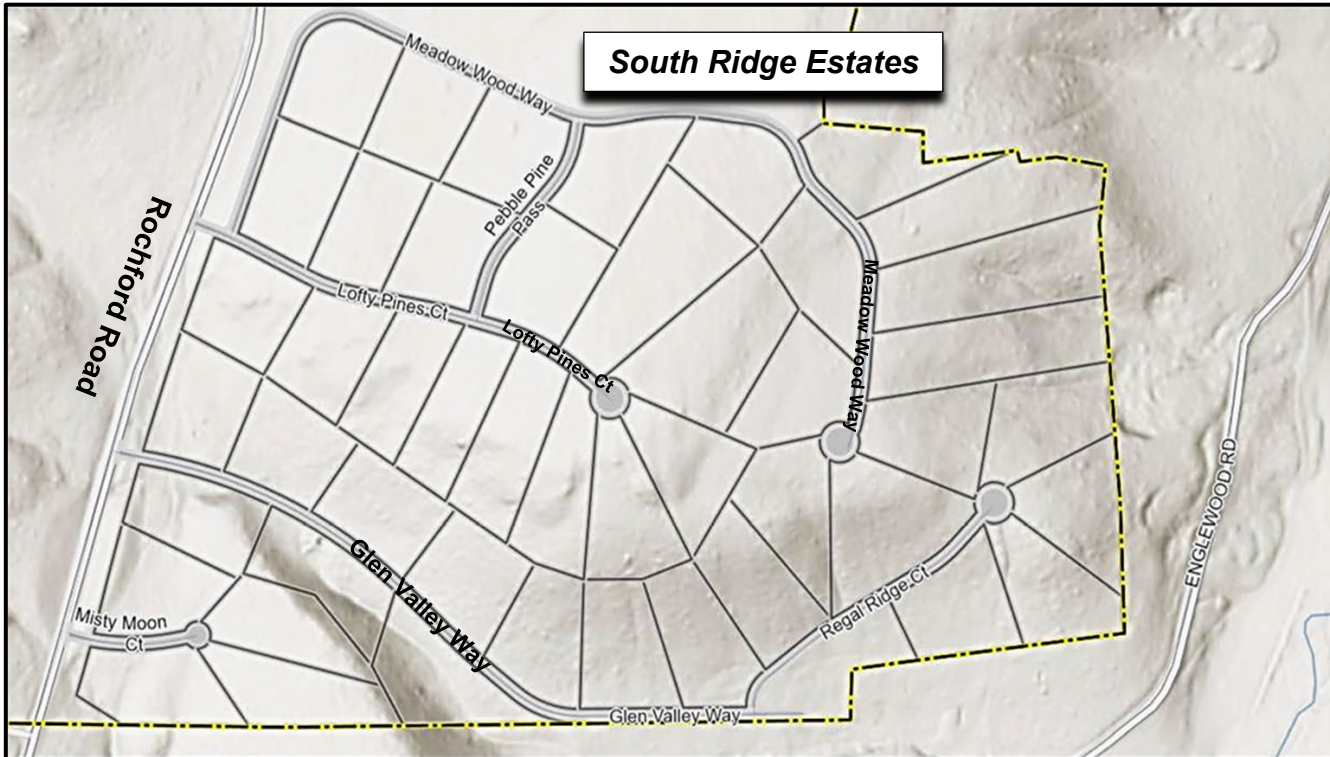

South Map on the Other Side

0 250 500 1,000 Feet

DEER MOUNTAIN RD

US HWY 14A

POWDERHOUSE TRL

Embers Way
Embers Way
Candlewood Lane
Candlewood Ct

Woodland Way
Woodland Ct

Lantern Lane
Trailside Road

SLEIGHRIDE LOOP

OLD RAIL RD

ride Loop

hride Loop

X

5884 ft

GRESHAM CIR
RIDGEWOOD TRL
COZY CT

RUBYS WAY

AUTUMN LN

TWILIGHT CT

SUGARLOAF CT

FIRESIDE CT

OUTLAW PASS

SPRINGWOOD CT

POWDER HOUSE PASS

South Additions

Trailside Addn.

Auburn Acres

South Ridge Estates

Rochford Road

ENGLEWOOD RD