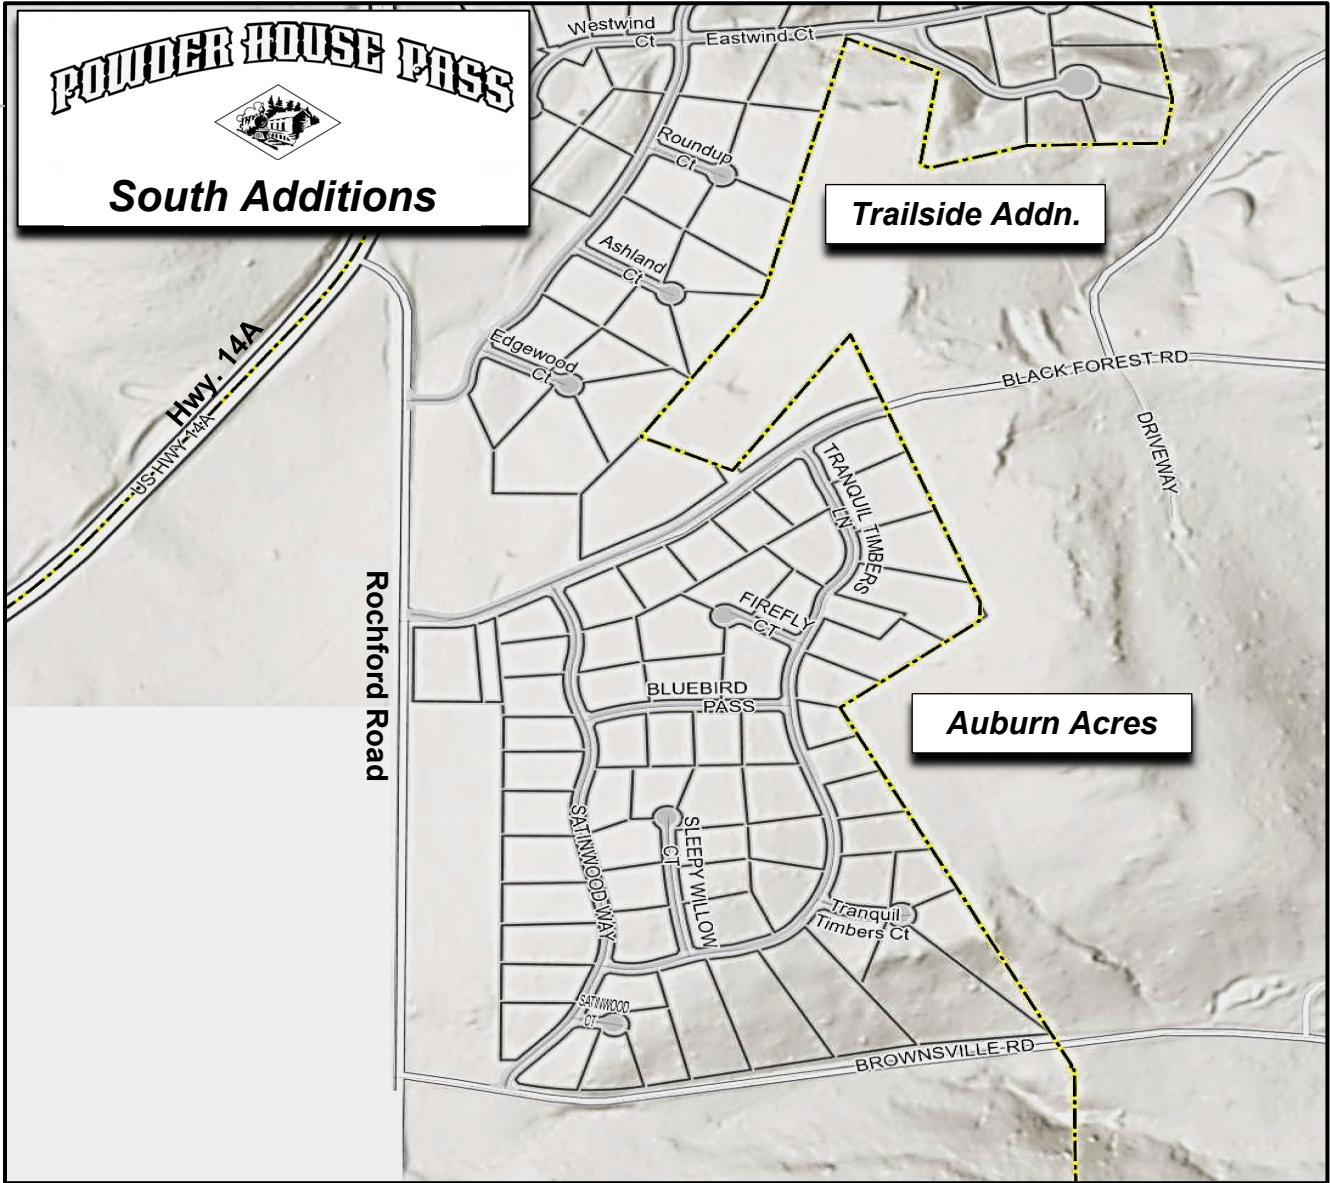

5806 ft

POWDER HOUSE PASS

North Additions

Dancing Sky Add.

Ridgewood Add.

Wilderness Estates

Trailside Addn.

Community Bldg. & Pools

Trailside Loop

Smokey Stoke Court

Trolley Trail Court

overlook Court

Overlook Pass

Trailside Drive

Westwind Ct

Eastwind Ct

AUTUMN LN

TWILIGHT CT

SUGARLOAF CT

FIRESIDE CT

OUTLAW PASS

SPRINGWOOD CT

POWDER HOUSE PASS

South Additions

Trailside Addn.

Auburn Acres

South Ridge Estates

Rochford Road

ENGLEWOOD RD