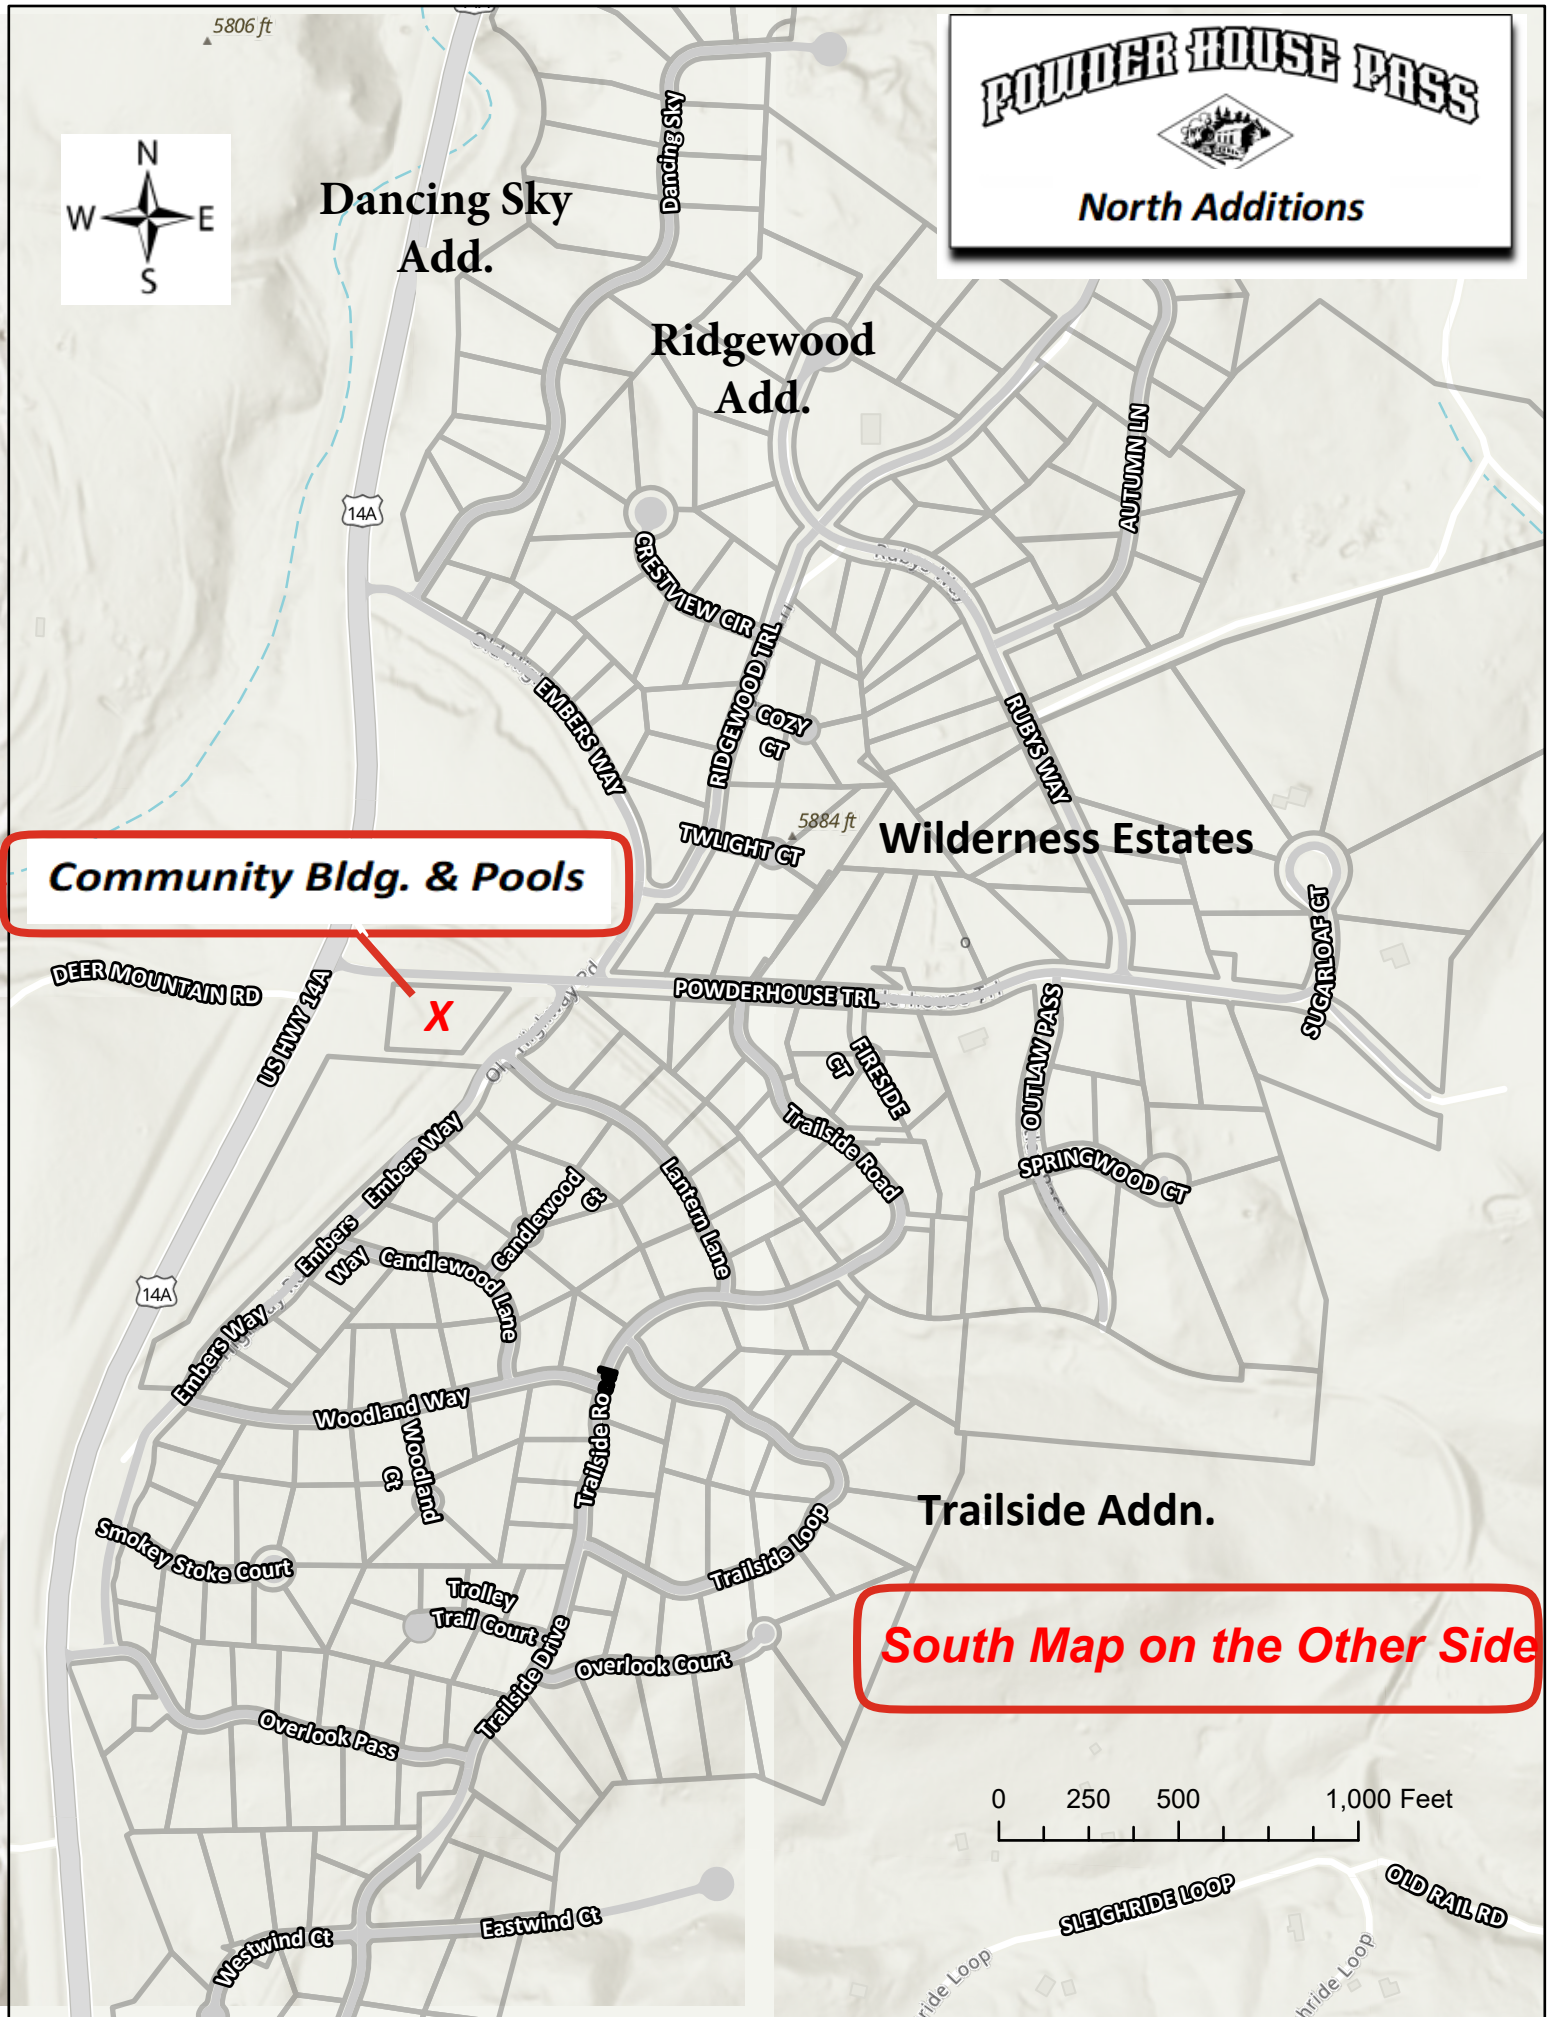

5806 ft

POWDER HOUSE PASS

North Additions

Dancing Sky Add.

Ridgewood Add.

Wilderness Estates

Trailside Addn.

Community Bldg. & Pools

South Map on the Other Side

0 250 500 1,000 Feet

DEER MOUNTAIN RD

US HWY 14A

POWDERHOUSE TRL

Embers Way
Embers Way
Candlewood Lane
Candlewood Ct

Woodland Way
Woodland Ct

Lantern Lane
Trailside Road

Trailside Loop

Smokey Stoke Court

Trolley Trail Court

overlook Court

Overlook Pass

Trailside Drive

Westwind Ct

Eastwind Ct

SLEIGHRIDE LOOP

OLD RAIL RD

ride Loop

hride Loop

X

5884 ft

GRESHAM CIR
RIDGEWOOD TRL
COZY CT

RUBYS WAY